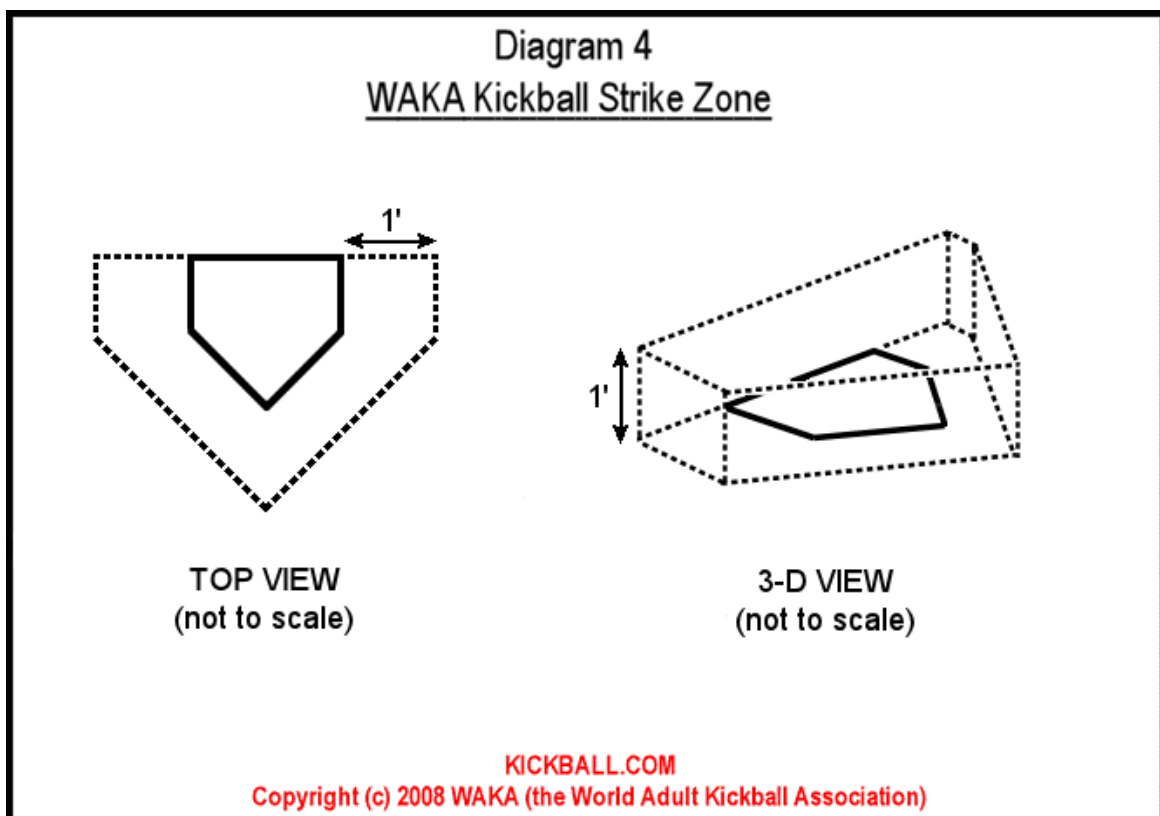

GAME LENGTH

Kickball game will last at five innings. The team with the most runs at the end of the contest wins the game.

Diagram 3 WAKA Kickball Fair and Foul Examples

FAIR FLYS

FAIR GROUNDERS

FOUL FLYS

FOUL GROUNDERS